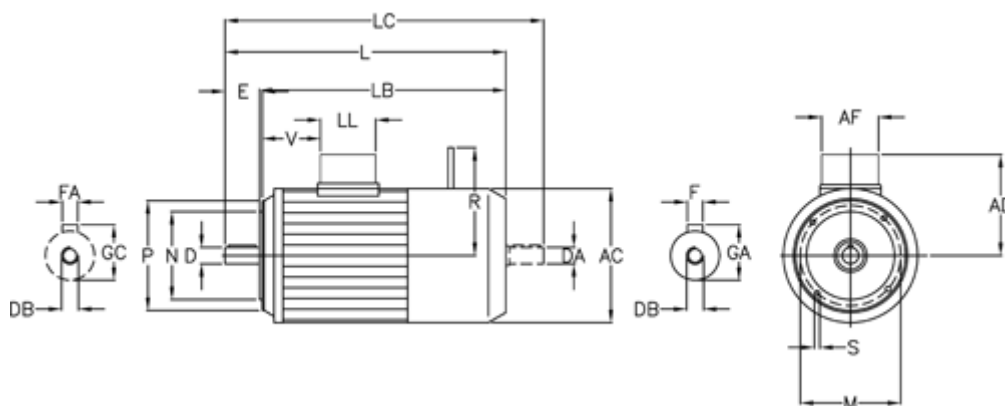

Data Sheet

Article number: 2510004004150406000

Description: Bonfiglioli brake motor BX112M-4 4.0KW FD06S
1400 rpm 3x230/400v 50HZ IP55 IE3 DC brake B14 stainless steel

Measures

A/F = 98	EA = 28	LL = 98
AC = 219	F = 8	M = 130
AD = 157	FA = 8	N = 110
D = 28	GA = 31.0	P = 160
DA = M10	GC = 31.0	R = 198
DB = M10	L = 484	S = M8
DB1 = M10	LB = 424	T = 3.5
E = 60	LC = 547	V = 128